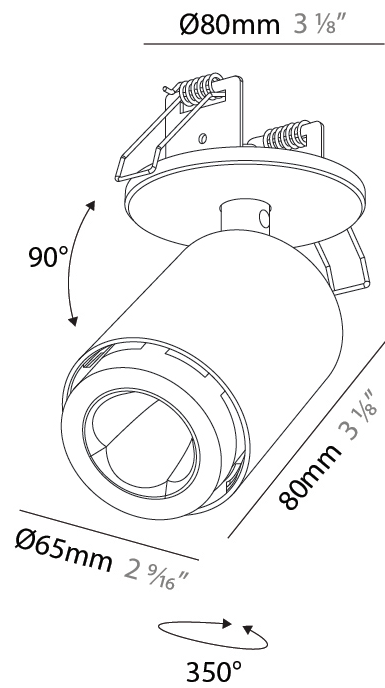

A3D358- _____
base number   Finishes (Diamond)   Finishes (Triangle)

1. To build a product code in our configurator select the specify button on the base model # product page
2. To build a manual product code on this datasheet choose from the options listed below in blue font and add the suffix to the base model #

GENERAL

Series: Oiko Pro In
Brand: Prolicht
Division: Architectural
Mounting Type: Surface
Mounting Location: Ceiling
Subcategory: Spots

PHYSICAL

Shape: Cylinder
Diameter (mm): 65
Diameter (in): 2 9/16
Height (mm): 120
Depth (mm): 50
Height (in): 4 3/4
Depth (in): 1 15/16
Light Distribution: Adjustable / Direct
Fixture Finish: SSR / BKV / CWI / CRY / HAB / UFT / ITA / RUA / FTG / MYG / LOD / PUS / FRO / FUP / KIA / POP / BLS / SPG / MEY / GOH / GUM / CHC / COM / ABZ / JAG / OBR / MOS / ROR
Fixture Material: Aluminum
Cut-out Measurements: 68mm / 2 11/16"

ELECTRICAL

Lamp Type: LED
Input Wattage (W): 14.4
Total Output Wattage (W): 13.1
Driver Included: No
Driver Location: Remote
Driver Type: Constant Current - Universal
Driver Class: Class 2
Input Voltage (V): 120 - 277
Constant Current (MA): 700

LED

Number of LEDs: 1
Color Temperature (°K): 2700-6500 Tunable White
Max. Delivered Lumen (lm): 919 - 1081
Nominal Lumen (lm): 1242 - 1460
CRI: >90 CRI
Lamp Life (hrs): 50000

OPTICAL

Beam Angle: 34
Adjustability: Rotational 350°; Tilt 90°

RATINGS AND CERTIFICATIONS

Certified By: CSA Certified to UL and CSA Standards
IP rating: IP20