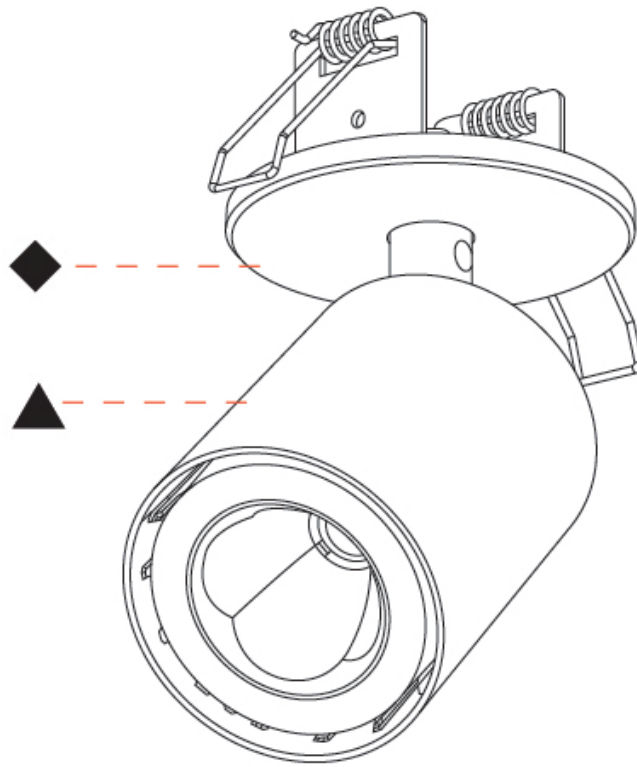

A3D345-

PROJECT _____

TYPE _____

SPECIFIER _____

QUANTITY _____

DATE _____

A