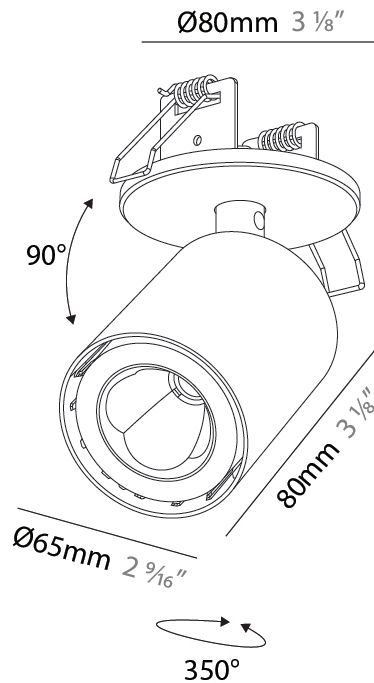

GENERAL

Series: Oiko Pro In
Brand: Prolicht
Division: Architectural
Mounting Type: Surface
Mounting Location: Ceiling
Subcategory: Spots

PHYSICAL

Shape: Cylinder
Diameter (mm): 65
Diameter (in): 2 ⁹ / ₁₆
Height (mm): 120
Depth (mm): 50
Height (in): 4 ³ / ₄
Depth (in): 1 ¹⁵ / ₁₆
Light Distribution: Adjustable / Direct
Fixture Finish: SSR / BKV / CWI / CRY / HAB / UFT / ITA / RUA / FTG / MYG / LOD / PUS / FRO / FUP / KIA / POP / BLS / SPG / MEY / GOH / GUM / CHC / COM / ABZ / JAG / OBR / MOS / ROR
Fixture Material: Aluminum
Cut-out Measurements: 68mm / 2 11/16"

OPTICAL

Beam Angle: 50
Adjustability: Rotational 350°; Tilt 90°

RATINGS AND CERTIFICATIONS

Certified By: CSA Certified to UL and CSA Standards
IP rating: IP20

A3D345-

PROJECT _____

TYPE _____

SPECIFIER _____