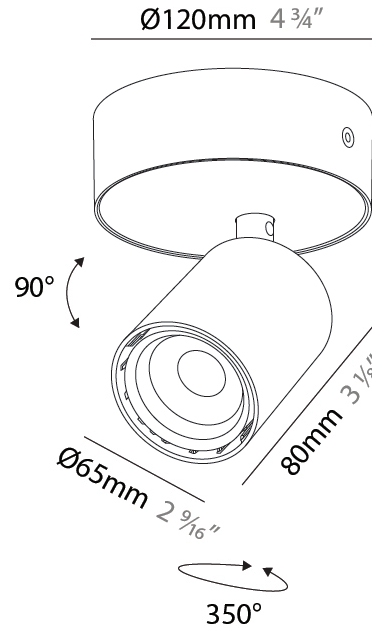

OIKO PRO IN SURFACE

A3D351-

base number   Color   Finishes   Finishes
Temperature   (Diamond)   (Triangle)

1. To build a product code in our configurator select the specify button on the base model # product page
2. To build a manual product code on this datasheet choose from the options listed below in blue font and add the suffix to the base model #

GENERAL

Series: Oiko Pro In
Brand: Prolicht
Division: Architectural
Mounting Type: Surface
Mounting Location: Ceiling
Subcategory: Spots

PHYSICAL

Shape: Cylinder
Diameter (mm): 65
Diameter (in): 2 ⁹/₁₆
Height (mm): 160
Height (in): 6 ³/₁₆
Light Distribution: Adjustable / Direct
Fixture Finish: SSR / BKV / CWI / CRY / HAB / UFT / ITA / RUA / FTG / MYG / LOD / PUS / FRO / FUP / KIA / POP / BLS / SPG / MEY / GOH / GUM / CHC / COM / ABZ / JAG / OBR / MOS / ROR
Fixture Material: Aluminum

ELECTRICAL

Lamp Type: LED
Input Wattage (W): 21
Total Output Wattage (W): 19.1
Driver Included: No
Driver Location: Integrated
Driver Type: Constant Current - Universal
Driver Class: Class 2
Input Voltage (V): 120 - 277

LED

Number of LEDs: 1
Color Temperature (°K): 2700 / 3000 / 3500 / 4000
Max. Delivered Lumen (lm): 1624 / 1632 / 1708 / 1724
Nominal Lumen (lm): 2040 / 2050 / 2146 / 2166
CRI: >90 CRI
Lamp Life (hrs): 50000

OPTICAL

Beam Angle: 14
Adjustability: Rotational 350°; Tilt 90°

RATINGS AND CERTIFICATIONS

Certified By: CSA Certified to UL and CSA Standards
IP rating: IP20

PROJECT
TYPE
SPECIFIER
QUANTITY
DATE