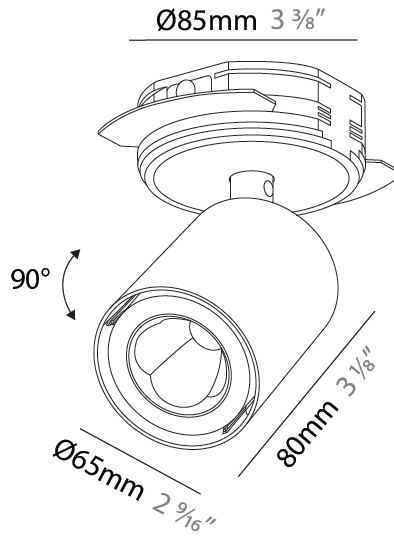

GENERAL

Series: Oiko Pro In
Brand: Prolicht
Division: Architectural
Mounting Type: Trimless
Mounting Location: Ceiling
Subcategory: Spots

PHYSICAL

Shape: Cylinder
Diameter (mm): 65
Diameter (in): 2 ⁹/₁₆
Height (mm): 120
Depth (mm): 50
Height (in): 4 ³/₄
Depth (in): 1 ¹⁵/₁₆
Light Distribution: Adjustable / Direct
Fixture Finish: SSR / BKV / CWI / CRY / HAB / UFT / ITA / RUA / FTG / MYG / LOD / PUS / FRO / FUP / KIA / POP / BLS / SPG / MEY / GOH / GUM / CHC / COM / ABZ / JAG / OBR / MOS / ROR
Fixture Material: Aluminum
Cut-out Measurements: 68mm / 2 11/16"

ELECTRICAL

Lamp Type: LED
Input Wattage (W): 14.4
Total Output Wattage (W): 13.1
Dimming: Tri-Mode (Non-Dimming and Phase Dimming (120Vac only) and 0-10V Dimming)
Driver Included: No
Driver Location: Remote
Driver Type: Constant Current - Universal
Driver Class: Class 2
Input Voltage (V): 120 - 277
Constant Current (MA): 700

LED

Number of LEDs: 1
Color Temperature (°K): 2700 / 3000 / 3500 / 4000
Max. Delivered Lumen (lm): 1175 - 1381
Nominal Lumen (lm): 1242 - 1460
CRI: >90 CRI
Lamp Life (hrs): 50000

OPTICAL

Beam Angle: 62
Adjustability: Rotational 350°; Tilt 90°

RATINGS AND CERTIFICATIONS

Certified By: CSA Certified to UL and CSA Standards
IP rating: IP20

PROJECT
TYPE
SPECIFIER
QUANTITY
DATE