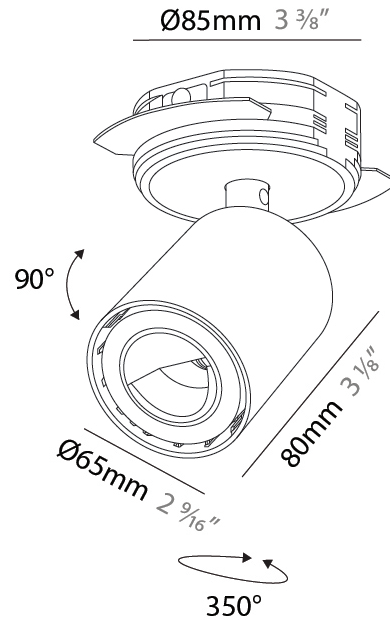

1. To build a product code in our configurator select the specify button on the base model # product page
2. To build a manual product code on this datasheet choose from the options listed below in blue font and add the suffix to the base model #

GENERAL

Series: Oiko Pro In
Subseries: Oiko Pro In
Brand: Prolicht
Division: Architectural
Mounting Type: Trimless
Mounting Location: Ceiling
Subcategory: Wallwash

PHYSICAL

Shape: Cylinder
Diameter (mm): 65
Diameter (in): 2 ⁹/₁₆
Height (mm): 120
Depth (mm): 50
Height (in): 4 ³/₄
Depth (in): 1 ¹⁵/₁₆
Light Distribution: Adjustable / Direct

Fixture Finish: SSR / BKV / CWI / CRY / HAB / UFT / ITA / RUA / FTG / MYG / LOD / PUS / FRO / FUP / KIA / POP / BLS / SPG / MEY / GOH / GUM / CHC / COM / ABZ / JAG / OBR / MOS / ROR

Fixture Material: Aluminum
Cut-out Measurements: 68mm / 2 11/16"

ELECTRICAL

Lamp Type: LED
Input Wattage (W): 14.4
Total Output Wattage (W): 13.1
Driver Included: No
Driver Location: Remote
Driver Type: Constant Current - Universal
Driver Class: Class 2
Input Voltage (V): 120
Constant Current (MA): 700

LED

Number of LEDs: 1
Color Temperature (°K): 2700-6500 Tunable White
Max. Delivered Lumen (lm): 988 - 1162
Nominal Lumen (lm): 1242 - 1460
CRI: >90 CRI
Lamp Life (hrs): 50000

OPTICAL

Adjustability: Rotational 350°; Tilt 90°

RATINGS AND CERTIFICATIONS

Certified By: CSA Certified to UL and CSA Standards
IP rating: IP20

PROJECT
TYPE
SPECIFIER
QUANTITY
DATE